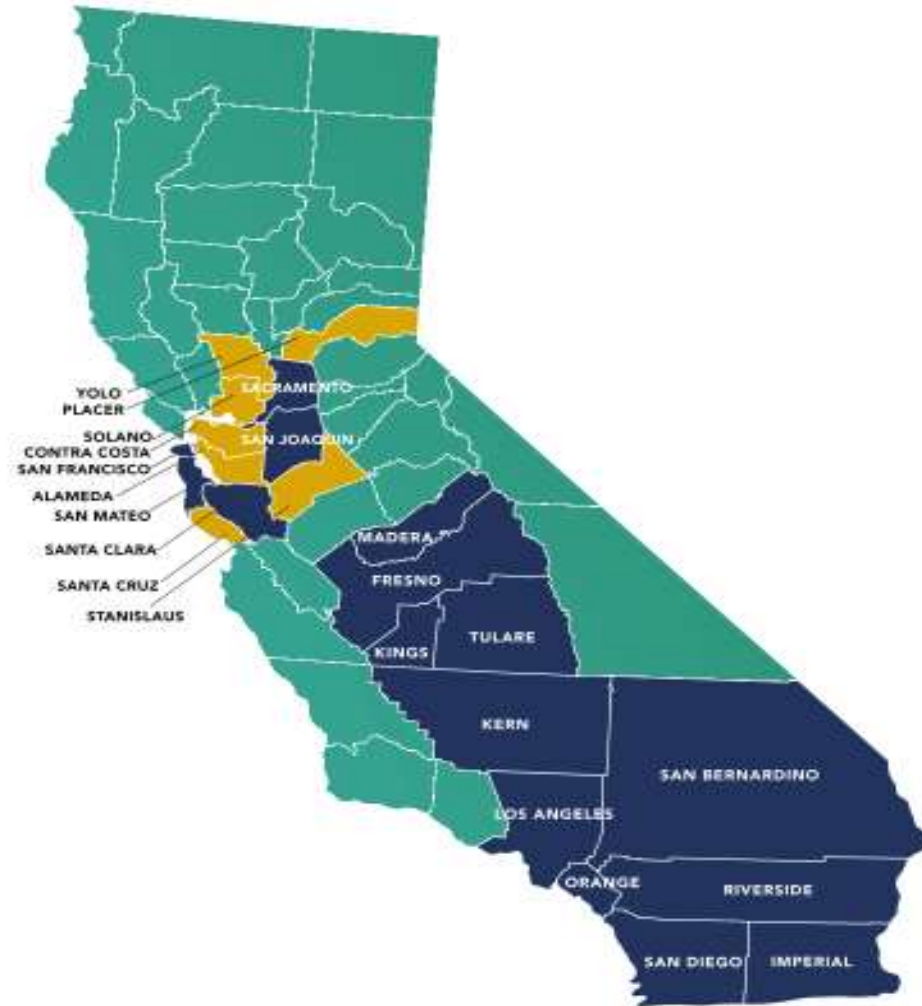

2022 Service Area Expansion

7 New Counties!

2021 Service Areas:

Los Angeles	Kings
Madera	Fresno
Orange	Tulare
Riverside	San Mateo
San Bernardino	Santa Clara
San Diego	San Francisco
Imperial	San Joaquin
Kern	Sacramento

2022 New Service Areas:

Alameda
Contra Costa
Placer
Santa Cruz
Solano
Stanislaus
Yolo