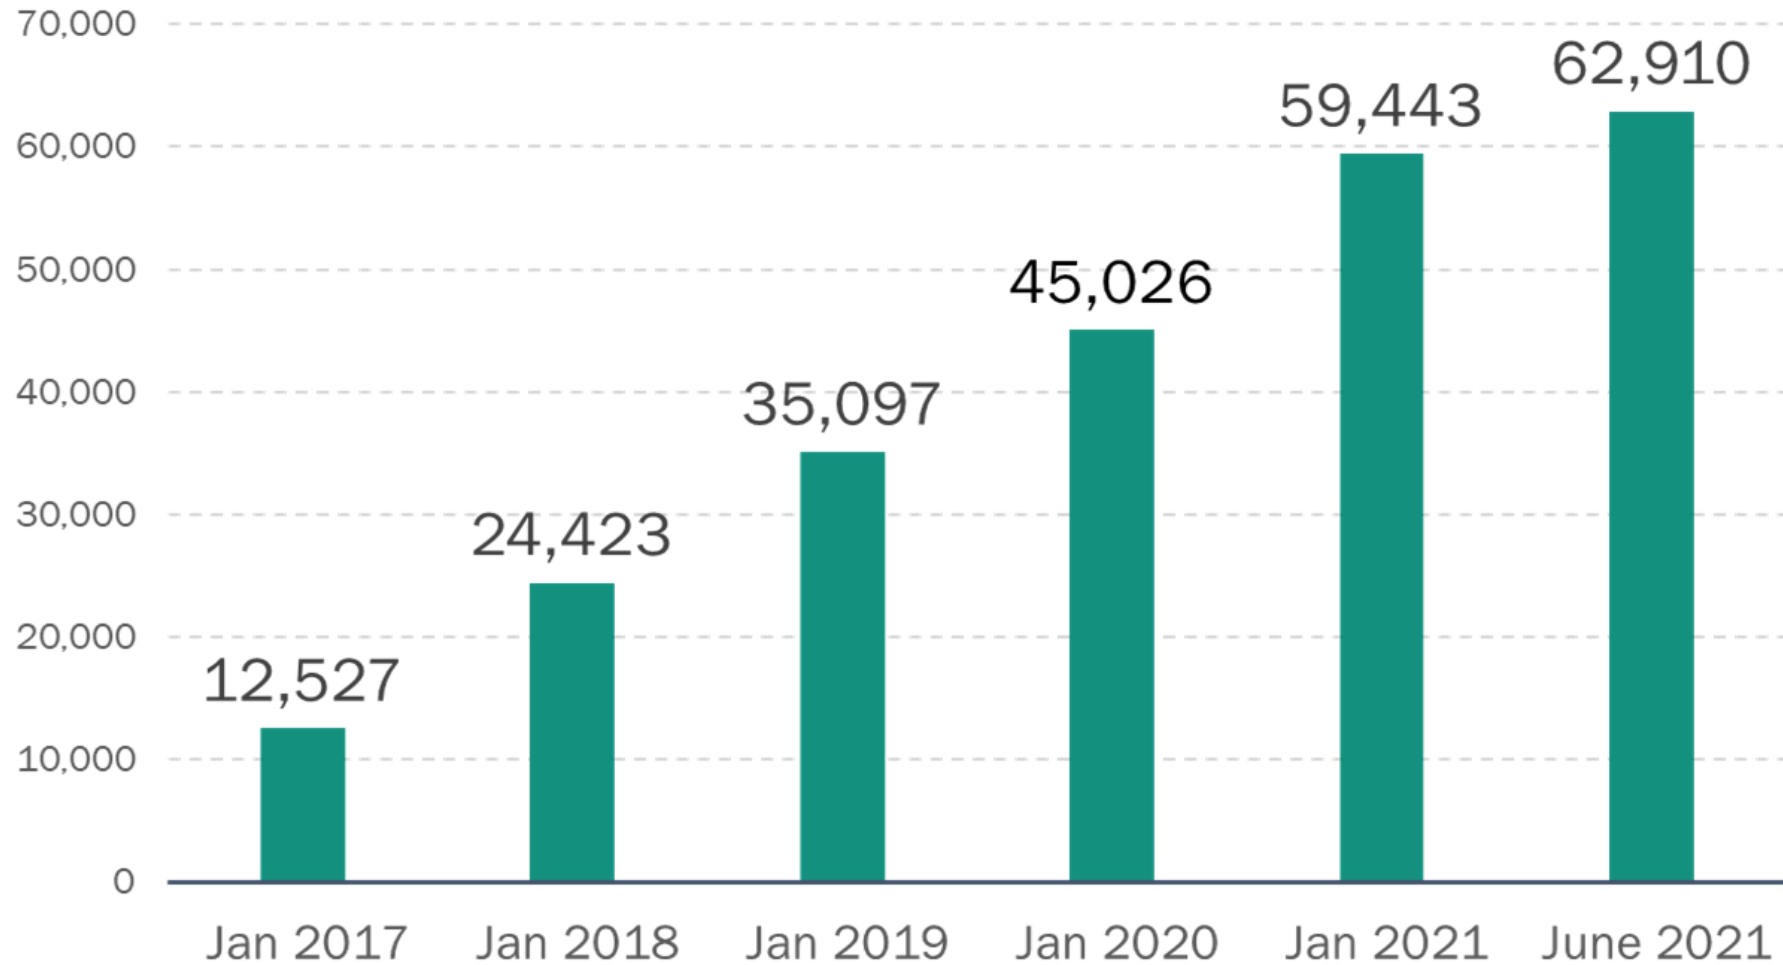

Brand New Day

Jay Davis

Executive Vice President

Serving California Since 1983

Enrollment

2022 Service Area Expansion

7 New Counties!

2021 Service Areas:

| | |
|----------------|---------------|
| Los Angeles | Kings |
| Madera | Fresno |
| Orange | Tulare |
| Riverside | San Mateo |
| San Bernardino | Santa Clara |
| San Diego | San Francisco |
| Imperial | San Joaquin |
| Kern | Sacramento |